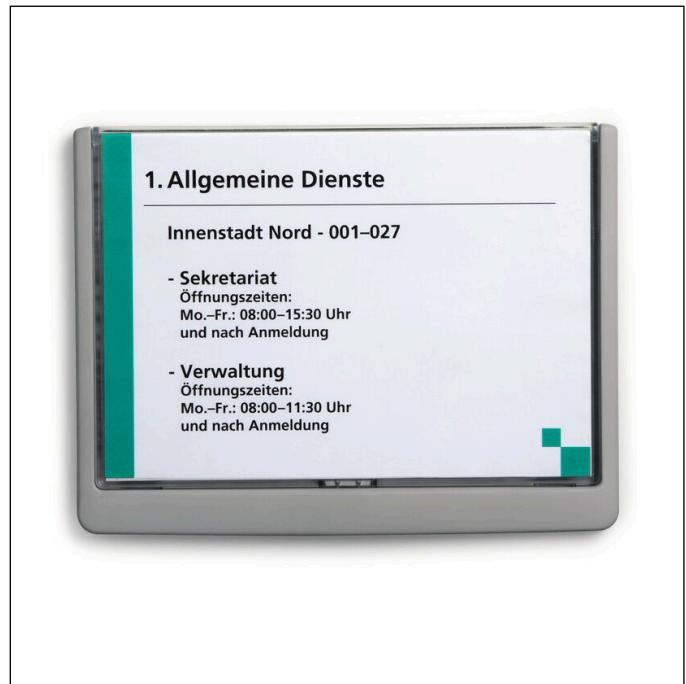

Doorplate CLICK SIGN A5 landscape

Article number	486637	Sales unit quantity	1 Piece
Colour	Graphite	Sales unit EAN	4005546405483
Packaging unit	1 piece	Packing weight (gross)	302.3 G
Base EAN	4005546405483	Country of origin	DE

Logos and awards

Product description

- CLICK SIGN doorplate range made from plastic in 5 formats
- Choice of 4 different colours to distinguish between different departments or floors
- Cardboard inserts are easy to change, simply pull out the transparent panel fully
- Suitable for large-scale applications, e.g., in training centres, hospitals, gastronomy, etc.
- With assembly set, drilling template and instructions for screwing or sticking on
- Matching PC-printable cardboard inserts sold separately
- For A5 format insert sheets (210 x 148 mm)
- Suitable printable insert labels: Article number 485502

Product features

Outer width (mm)	233
------------------	-----

Doorplate CLICK SIGN A5 landscape

Outer height (mm)	177
Outer depth / length	12 mm
Format / Format for	A5
Orientation Format	Landscape
Brand	DURABLE
Inside Label width (mm)	210
Inside Label height (mm)	1485
With blank inserts	Yes
Labelling window with inserts that can be changed	Yes
Attachment type	Screw fixings
Label type	DURAPRINT®